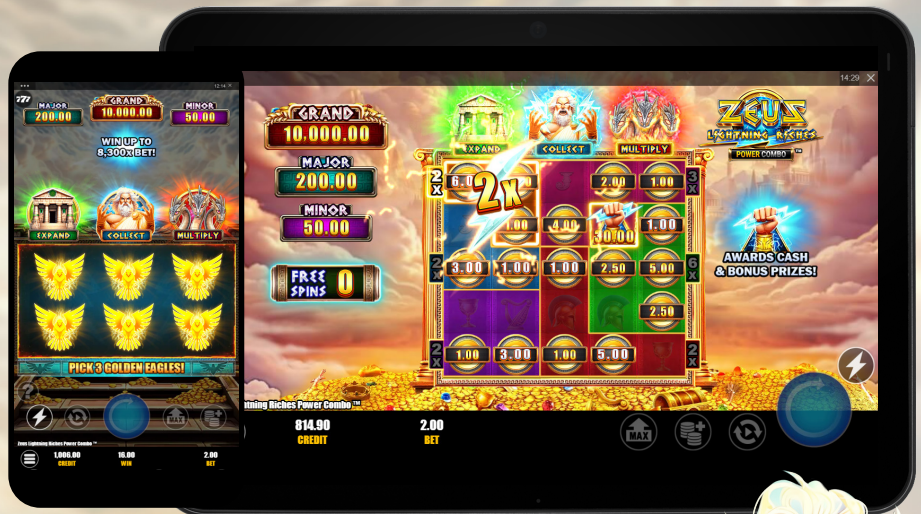

LINES

40

MIN BET

0.20

MAX BET

30

WIN UP TO

8,300x

FEATURES

- Stacked Wilds
- Base Game Instant Collect
- Golden Eagle Feature Pick
- Link&Win™ Power Combo with
 - Multi Boost
 - Titan Reels
 - Instant Collect

INSTANT COLLECT & GOLDEN EAGLE FEATURE PICK

Feel the might of the king of Gods by landing Instant Collect on reels 1 and 5 for cash or bonus prizes up to 5,000X the total bet!

Power Combo Scatters may also reveal Golden Eagles that are collected in the Golden Eagle Bonus meter. Collecting all 5 Golden Eagles triggers the Golden Eagle Feature Pick. For guaranteed Link&Win! Win up to 3 Power Combos or starting Link&Win cash or bonus prizes!

COMBINE FEATURES & WIN UP TO 8,300X BET

Battle for Olympus riches with three Link&Win™ features including Titan reels, Instant Collect, and the all new Multi Boost with reel multipliers up to 10x! Unleash mighty Zeus and combine Power Combos for thunderous wins up to 8,300x total bet!