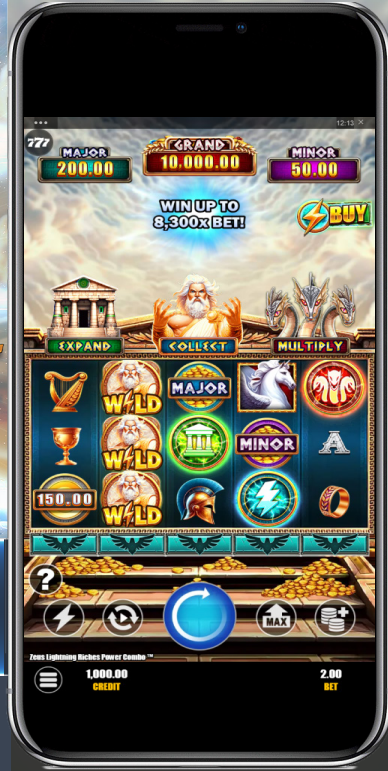

ZEUS LIGHTNING RICHES

POWER COMBO™

COLLECT SCATTERS FOR LINK&WIN™ POWER COMBOS

Wield the power of thunder and lightning in Zeus Lightning Riches Power Combo™, a high energy slot where every spin could land electrifying high stakes wins of up to 8,300x bet! Collect Scatters for a chance to trigger Link&Win™ Power Combos!

RELEASE DATE
October 2024

RTP
96.08%

BASE GAME
31.98%

LINK&WIN
42.51%

GOLDEN EAGLE
FEATURE PICK
21.59%

Also offered at alternative RTP versions, please contact your Partnership Manager

VOLATILITY

MEDIUM-HIGH

FEATURES

- Stacked Wilds
- Base Game Instant Collect
- Golden Eagle Feature Pick
- Link&Win™ Power Combo with
 - Multi Boost
 - Titan Reels
 - Instant Collect

INSTANT COLLECT & GOLDEN EAGLE FEATURE PICK

Feel the might of the king of Gods by landing Instant Collect on reels 1 and 5 for cash or bonus prizes up to 5,000X the total bet!

Power Combo Scatters may also reveal Golden Eagles that are collected in the Golden Eagle Bonus meter. Collecting all 5 Golden Eagles triggers the Golden Eagle Feature Pick. For guaranteed Link&Win! Win up to 3 Power Combos or starting Link&Win cash or bonus prizes!